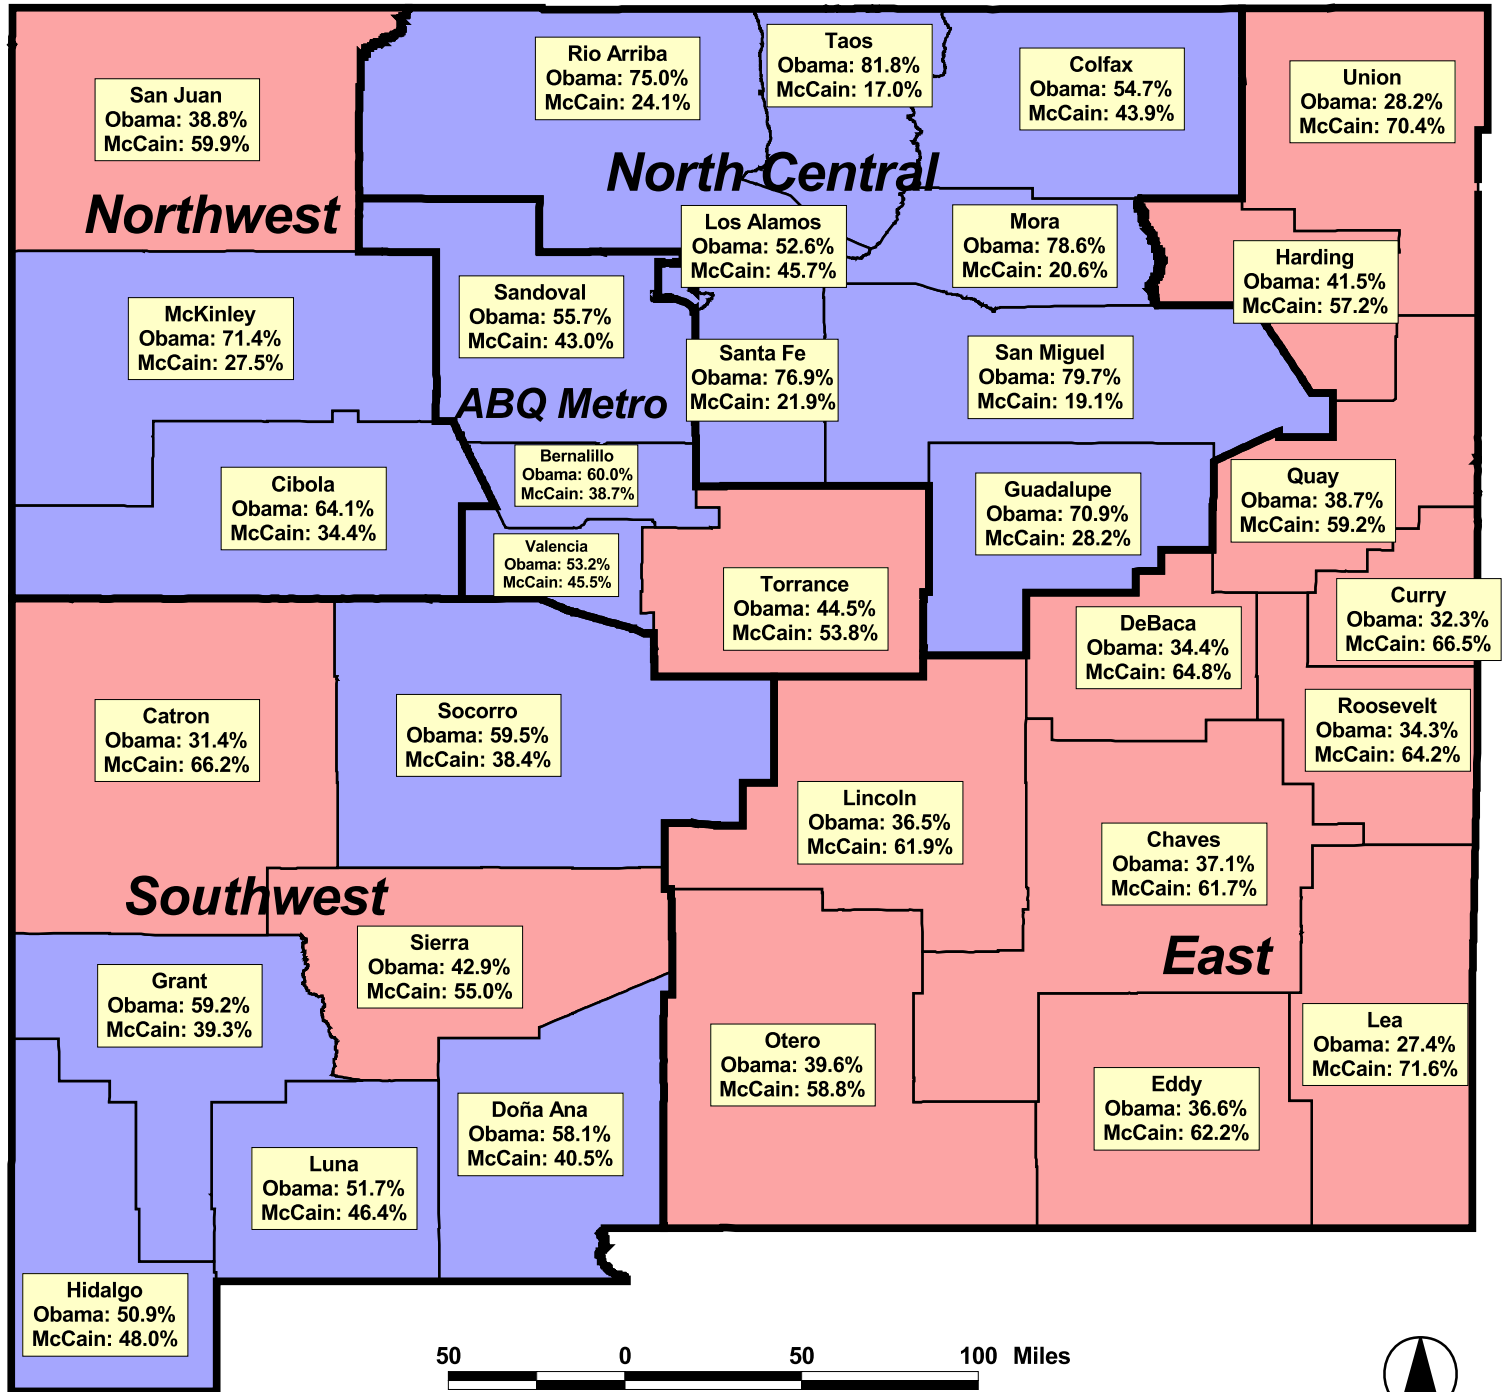

# 2008 Presidential Election Official Results by County New Mexico

- County won by McCain
- County won by Obama
- Region